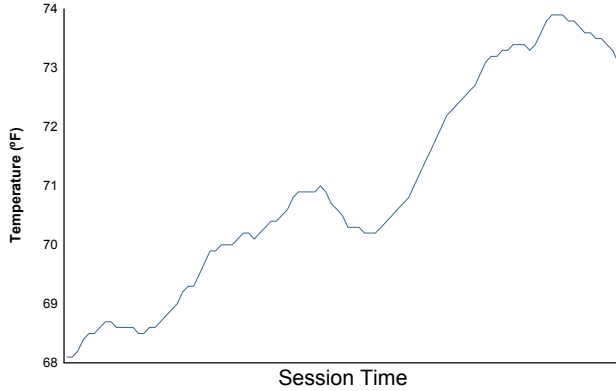

Humidity

BUBBA burger® Sports Car Grand Prix at Long Beach

Long Beach Street Course / 1.968 miles
April 12 - 13, 2019 / Long Beach, California

IMSA WeatherTech SportsCar Championship

Race Weather Report

Air Temperature